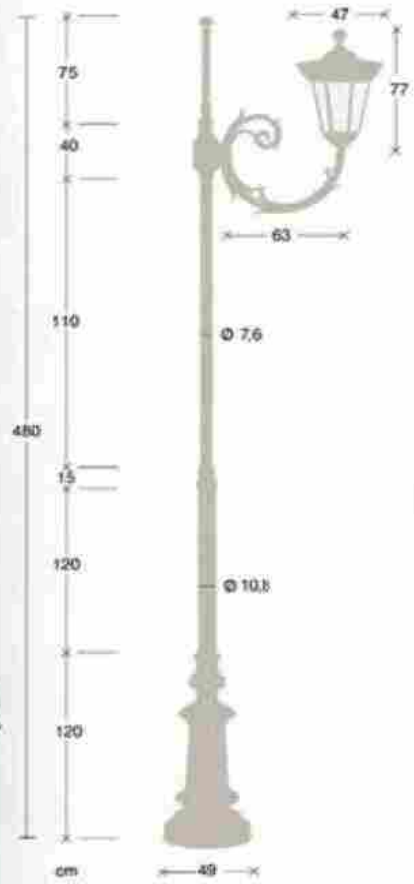

LIGHTING & FURNITURE

ALUMINCO
ALUMINIUM BUILDING SYSTEMS

PEGASUS

2

510-3F

480-2F

480-3F

5065